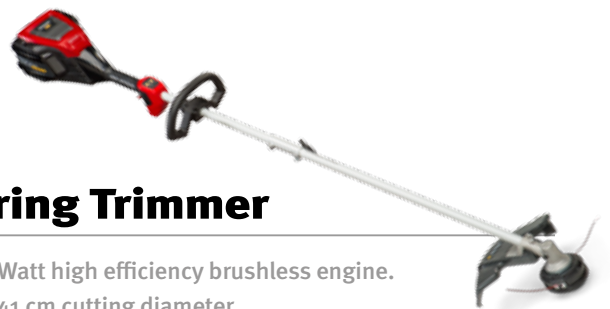

String Trimmer

- 800 Watt high efficiency brushless engine.
- 16"/41 cm cutting diameter.
- Up to 25 minutes* run time (Fully charged 2 Ah battery).
- Dual line bump feed head.
- Durable 1-inch aluminum shaft with cast metal connector.
- Push button multi-speed controls with indicator light.
- Comfortable, ergonomic rubber handle and touch points.

SXDST82

Also available as a kit:

SXDST82K (String Trimmer, 2 Ah battery & charger)

82V Battery Harness

- For use with our XD battery tools.

Part #: 770294

^ Maximum initial battery voltage (measured without workload) is 82-volts. Nominal voltage is 72.

† Taken at handle output.

* Run time and output capacity may be affected by conditions and usage.

** See operator's manual or dealer for complete warranty details; 2-year battery warranty valid for residential consumer use only.

*** Chainsaw for use with 2Ah battery only.